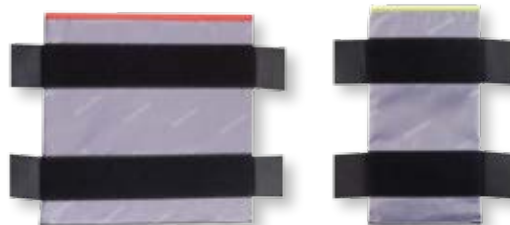

CONTACT YOUR LOCAL MUELLER DEALER TO BUY YOUR MUELLER HERO BAG TODAY

Go online at muellersportsmed.com to find out more information on the Mueller Hero kit line

Hero L1-5 Divider Kit - 19551

L1 Divider 5 x 5 (2 EA.)
L1 Divider 10 x 5 (2 EA.)

Hero L2-10 Divider Kit - 19552

L2 Divider 10 x 10 (2 EA.)
L2 Divider 5 x 10 (2 EA.)

Hero L2-10 Divider Kit - 19553

L2 Divider 10 x 10 (2 EA.)
L2 Divider 15 x 10 (2 EA.)

Hero M1-5 Zipper Pocket Kit - 19442

M1 Zipper clear Pocket 5 x 5 (2 EA.)

Hero M1-5 Zipper Pocket Kit - 19443

M1 Zipper Clear Pocket 10 x 5 (2 EA.)

Hero M2-10 Clear Pocket Kit - 19773

M2 Clear Pocket 10 x 10 (2 EA.)

Hero Tape Roll - 19880

Hero Tie Down Strap Kit - 19010