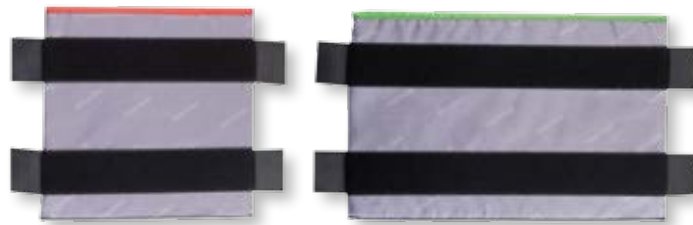

CONTACT YOUR LOCAL MUELLER DEALER TO BUY YOUR MUELLER HERO BAG TODAY

Go online at muellersportsmed.com to find out more information on the Mueller Hero kit line

Hero L1-5 Divider Kit - 19551

L1 Divider 5 x 5 (2 EA.)
L1 Divider 10 x 5 (2 EA.)

Hero L2-10 Divider Kit - 19552

L2 Divider 10 x 10 (2 EA.)
L2 Divider 5 x 10 (2 EA.)

Hero L2-10 Divider Kit - 19553

L2 Divider 10 x 10 (2 EA.)
L2 Divider 15 x 10 (2 EA.)

Hero M1-5 Zipper Pocket Kit - 19442

M1 Zipper clear Pocket 5 x 5 (2 EA.)

Hero M1-5 Zipper Pocket Kit - 19443

M1 Zipper Clear Pocket 10 x 5 (2 EA.)

Hero M2-10 Clear Pocket Kit - 19773

M2 Clear Pocket 10 x 10 (2 EA.)

Hero Tape Roll - 19880

Hero Tie Down Strap Kit - 19010